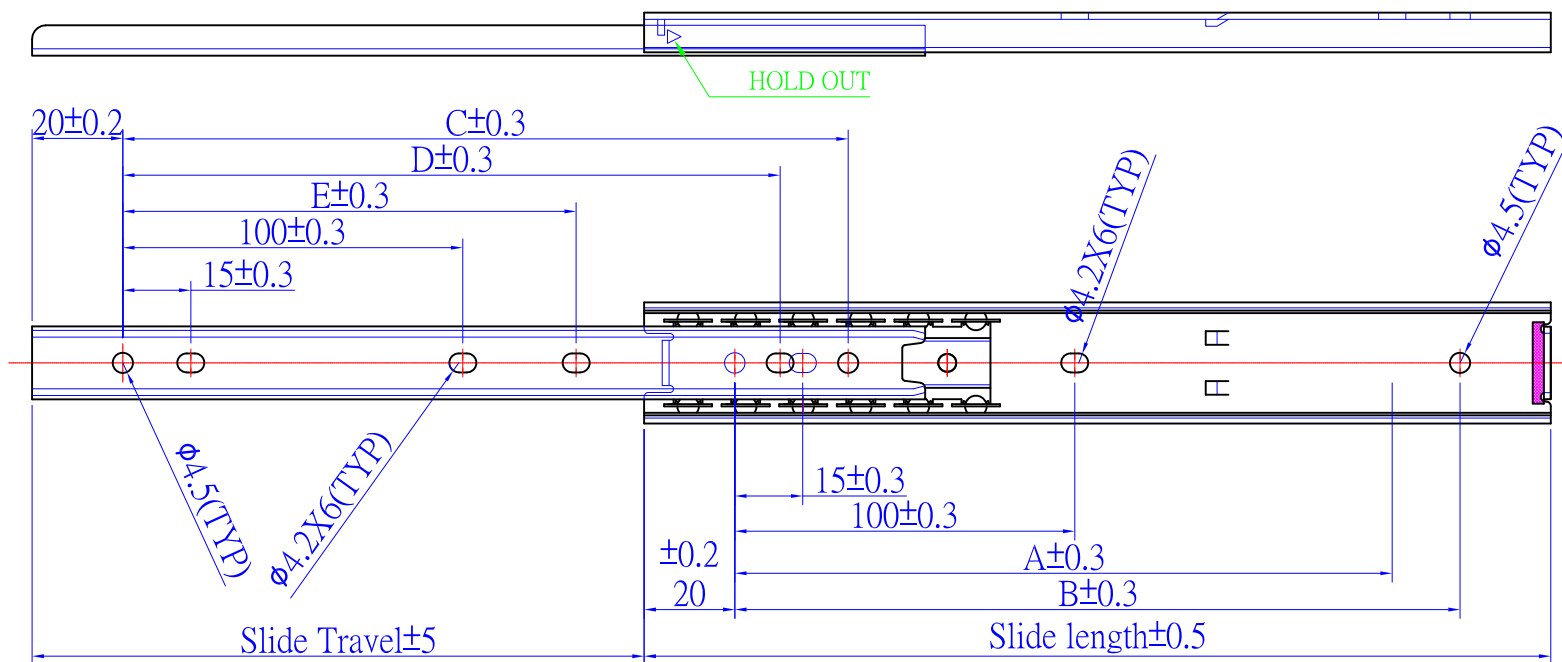

2700-50

Mounting	Side	<p>Profile</p>
Side Clearance	9.8mm +0.8/0	
Height	27mm	
Material	Steel	
Load Rating	29kg at 14" (350mm)	
Size	8"~20"	
Disconnect	Non-Detachable Release Lever	
Finish	Electro-Zinc plated with clear, yellow or black chromate	

All Dimensions are in Millimeters (mm)

Slide Dimensions

Size	Slide length	Slide Travel	Load Rating/Kg	A	B	C	D	E
8" (200)	200	134	22	145	160	160	145	
10" (250)	250	184	24	195	210	210	195	150
12" (300)	300	221	27	245	260	260	245	190
14" (350)	350	259	29	295	310	310	295	225
16" (400)	400	296	27	345	360	360	345	265
18" (450)	450	333	24	395	410	410	395	300
20" (500)	500	361	22	445	460	460	445	337