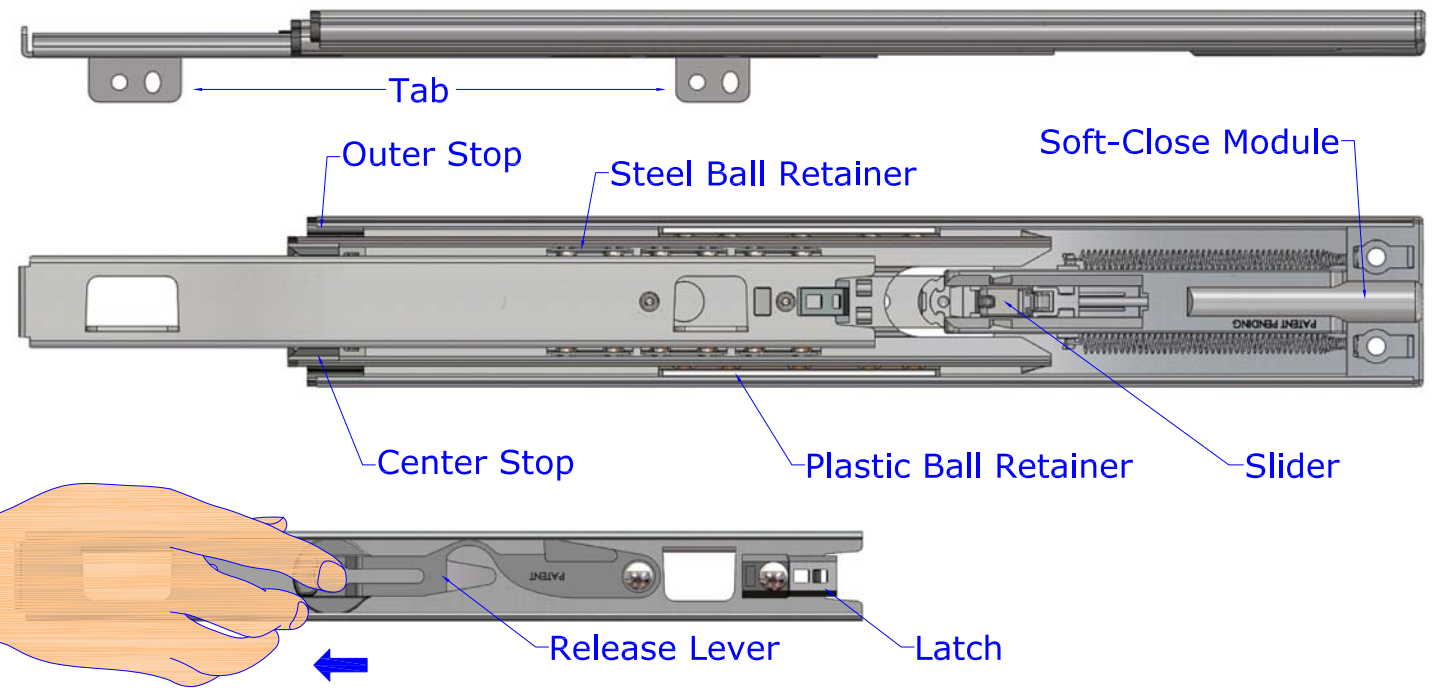

4071-00

SOFT-CLOSE DRAWER SLIDE

Mounting	Side	<p>Profile</p>
Side Clearance	13mm +0.8/0	
Height	45.5mm	
Soft-Closing Stroke	30mm	
Material	Steel	
Load Rating	40kg at 22" (550mm)	
Size	12" to 28" (300mm to 700mm)	
Travel	"Slide Travel" as listed table below	
Disconnect	Lever (Non-handed design)	
Finish	Electro-Zinc plated with clear, yellow or black chromate	

Slide Dimensions

All Dimensions are in Millimeters (mm)

SIZE	Slide Length	Slide Travel	Load Rating/Kg	A	B	C	D	E	F	G	H
12" (300)	300	238	15					156			
14" (350)	350	305	20					200			
16" (400)	400	378	25	96				250	208		
18" (450)	450	430	30	128				294	256		
20" (500)	500	482	35	96	160			344	304		
22" (550)	550	533	40	96	160	352		394	224	352	
24" (600)	600	584	30	128	192	384		444	224	352	
26" (650)	650	635	30	128	224	416		494	224	352	448
28" (700)	700	685	30	128	224	416	480	544	224	352	496

Drawer Slide Mounting Profile

* max drawer width = slide length + 200 (mm)

APPLICATIONS:

For use in wood pedestals, dresser, desk, casework, residential and kitchen cabinetry.

30mm stroke of Soft-Closing