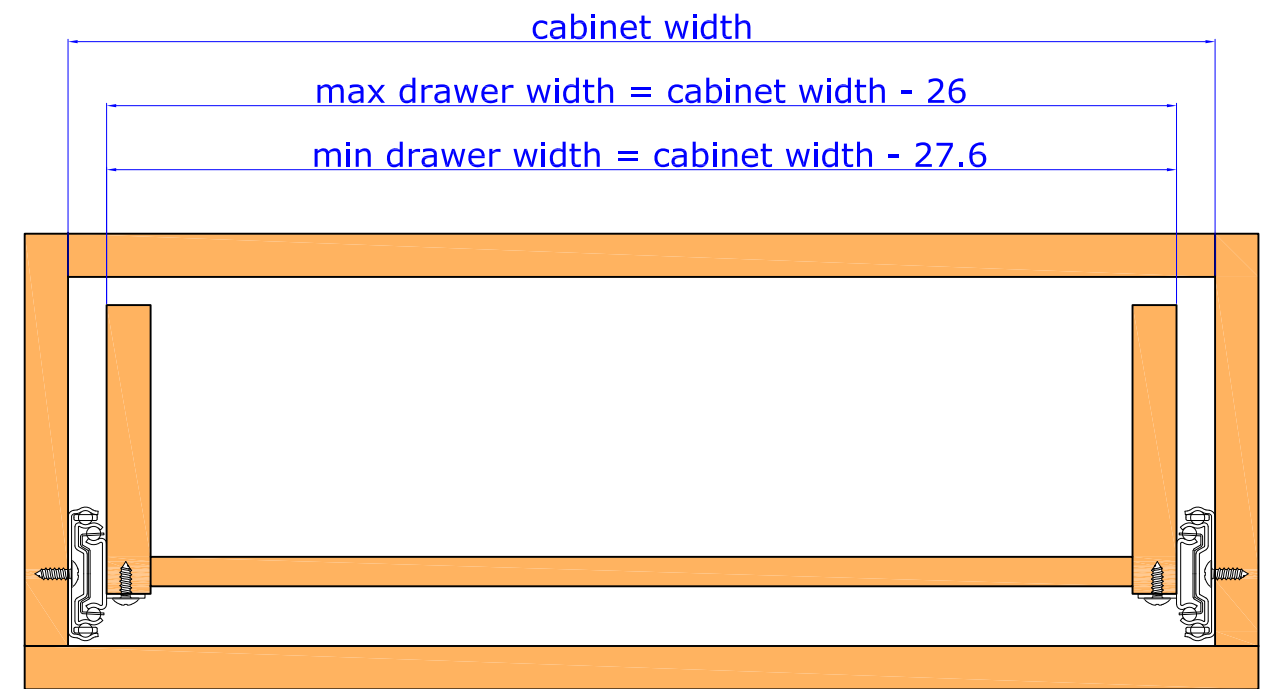

4071-00

SOFT-CLOSE DRAWER SLIDE

Mounting	Side	<p>Profile</p>
Side Clearance	13mm +0.8/0	
Height	45.5mm	
Soft-Closing Stroke	30mm	
Material	Steel	
Load Rating	40kg at 22" (550mm)	
Size	12" to 28" (300mm to 700mm)	
Travel	"Slide Travel" as listed table below	
Disconnect	Lever (Non-handed design)	
Finish	Electro-Zinc plated with clear, yellow or black chromate	

Slide Dimensions

All Dimensions are in Millimeters (mm)

SIZE	Slide Length	Slide Travel	Load Rating/Kg	A	B	C	D	E	F	G	H
12" (300)	300	238	15					156			
14" (350)	350	305	20					200			
16" (400)	400	378	25	96				250	208		
18" (450)	450	430	30	128				294	256		
20" (500)	500	482	35	96	160			344	304		
22" (550)	550	533	40	96	160	352		394	224	352	
24" (600)	600	584	30	128	192	384		444	224	352	
26" (650)	650	635	30	128	224	416		494	224	352	448
28" (700)	700	685	30	128	224	416	480	544	224	352	496

Drawer Slide Mounting Profile

* max drawer width = slide length + 200 (mm)

APPLICATIONS:

For use in wood pedestals, dresser, desk, casework, residential and kitchen cabinetry.

30mm stroke of Soft-Closing