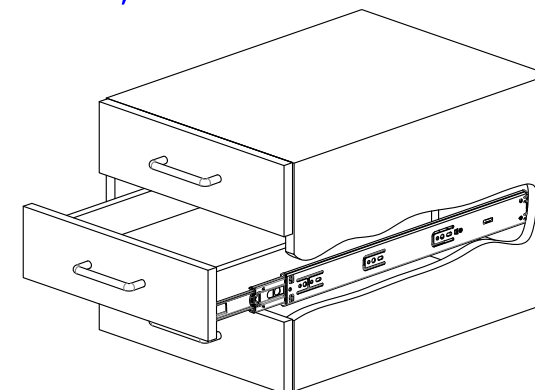

4071-00

SOFT-CLOSE DRAWER SLIDE

Mounting	Side	<p>Profile</p>
Side Clearance	13mm +0.8/0	
Height	45.5mm	
Soft-Closing Stroke	30mm	
Material	Steel	
Load Rating	40kg at 22" (550mm)	
Size	12" to 28" (300mm to 700mm)	
Travel	"Slide Travel" as listed table below	
Disconnect	Lever (Non-handed design)	
Finish	Electro-Zinc plated with clear, yellow or black chromate	

Slide Dimensions

All Dimensions are in Millimeters (mm)

SIZE	Slide Length	Slide Travel	Load Rating/Kg	A	B	C	D	E	F	G	H
12" (300)	300	238	15					156			
14" (350)	350	305	20					200			
16" (400)	400	378	25	96				250	208		
18" (450)	450	430	30	128				294	256		
20" (500)	500	482	35	96	160			344	304		
22" (550)	550	533	40	96	160	352		394	224	352	
24" (600)	600	584	30	128	192	384		444	224	352	
26" (650)	650	635	30	128	224	416		494	224	352	448
28" (700)	700	685	30	128	224	416	480	544	224	352	496

Drawer Slide Mounting Profile

* max drawer width = slide length + 200 (mm)

APPLICATIONS:

For use in wood pedestals, dresser, desk, casework, residential and kitchen cabinetry.

30mm stroke of Soft-Closing