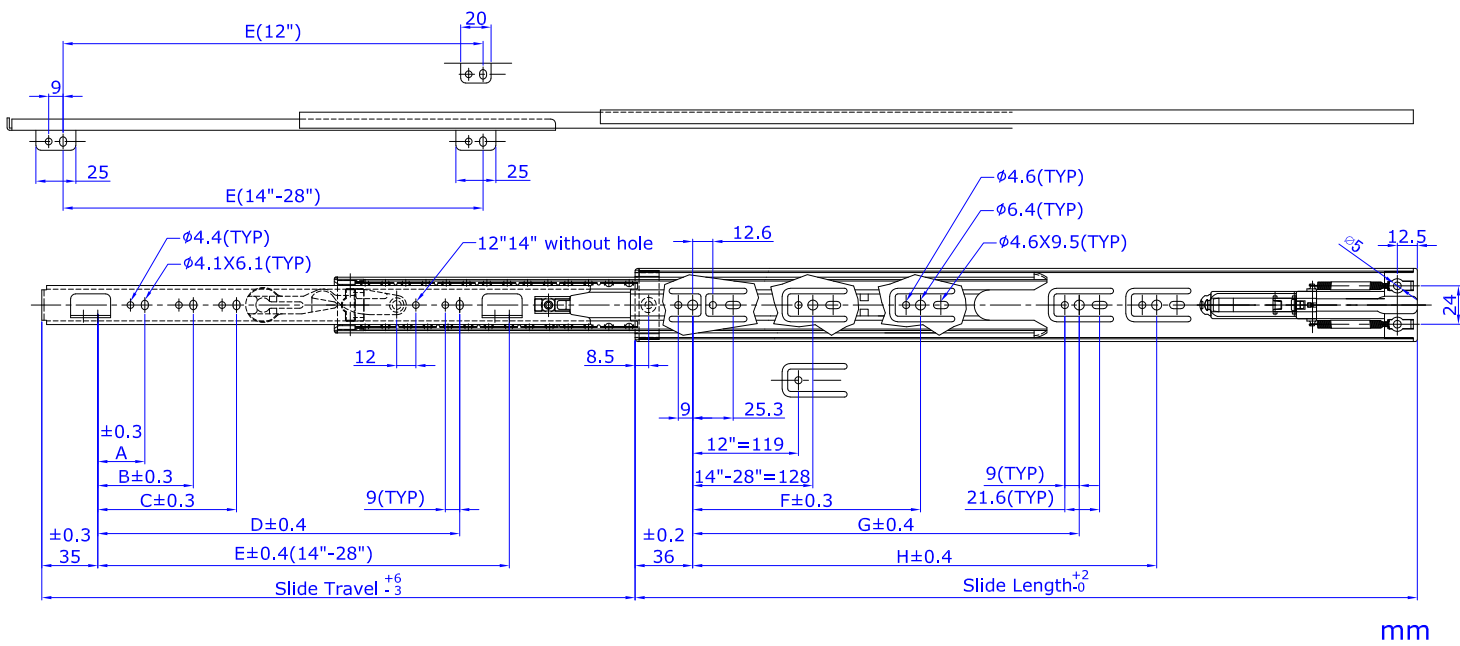

4071-00

SOFT-CLOSE DRAWER SLIDE

Mounting	Side	<p>Profile</p>
Side Clearance	13mm +0.8/0	
Height	45.5mm	
Soft-Closing Stroke	30mm	
Material	Steel	
Load Rating	40kg at 22" (550mm)	
Size	12" to 28" (300mm to 700mm)	
Travel	"Slide Travel" as listed table below	
Disconnect	Lever (Non-handed design)	
Finish	Electro-Zinc plated with clear, yellow or black chromate	

Slide Dimensions

All Dimensions are in Millimeters (mm)

SIZE	Slide Length	Slide Travel	Load Rating/Kg	A	B	C	D	E	F	G	H
12" (300)	300	238	15					156			
14" (350)	350	305	20					200			
16" (400)	400	378	25	96				250	208		
18" (450)	450	430	30	128				294	256		
20" (500)	500	482	35	96	160			344	304		
22" (550)	550	533	40	96	160	352		394	224	352	
24" (600)	600	584	30	128	192	384		444	224	352	
26" (650)	650	635	30	128	224	416		494	224	352	448
28" (700)	700	685	30	128	224	416	480	544	224	352	496

Drawer Slide Mounting Profile

* max drawer width = slide length + 200 (mm)

APPLICATIONS:

For use in wood pedestals, dresser, desk, casework, residential and kitchen cabinetry.

30mm stroke of Soft-Closing